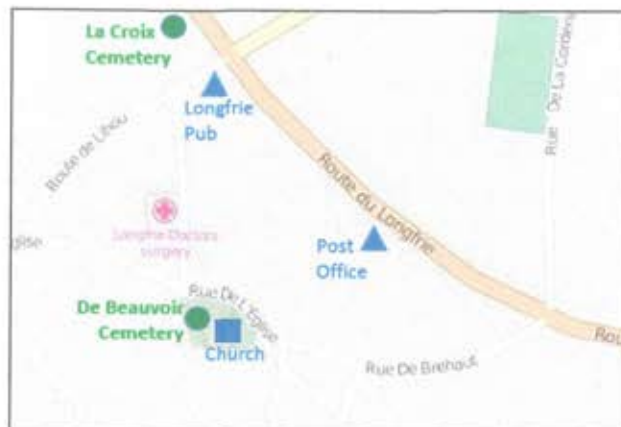

Locations

The Churchyard and adjacent de Beauvoir Cemetery and La Croix cemetery
Both at Perry's ref Page 27 F1

All vehicles should be parked at the top (main road end) of La Croix unless there are mobility issues requiring vehicular access to graveside.